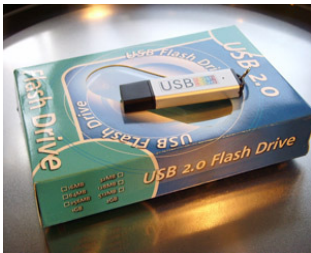

Band C - Executive USB Flash Drives							
Leather Drive	Leather Drive-01	Pen-Drive	Pen-Drive-01	Pen-Drive-02	Laser-drive*	Deluxe-band	Flashing-Screen-Drive

Custom USB - Please contact the Amstore Sales Team for pricing and information

PRIVATE MODEL USB

Please contact our sales team for more images or ideas. We can help develop or create bespoke designs.

Tin Plate - USB Packaging

Circular Tin

Oblong Tin

Rectangular Tin

Retail Style - USB Packaging